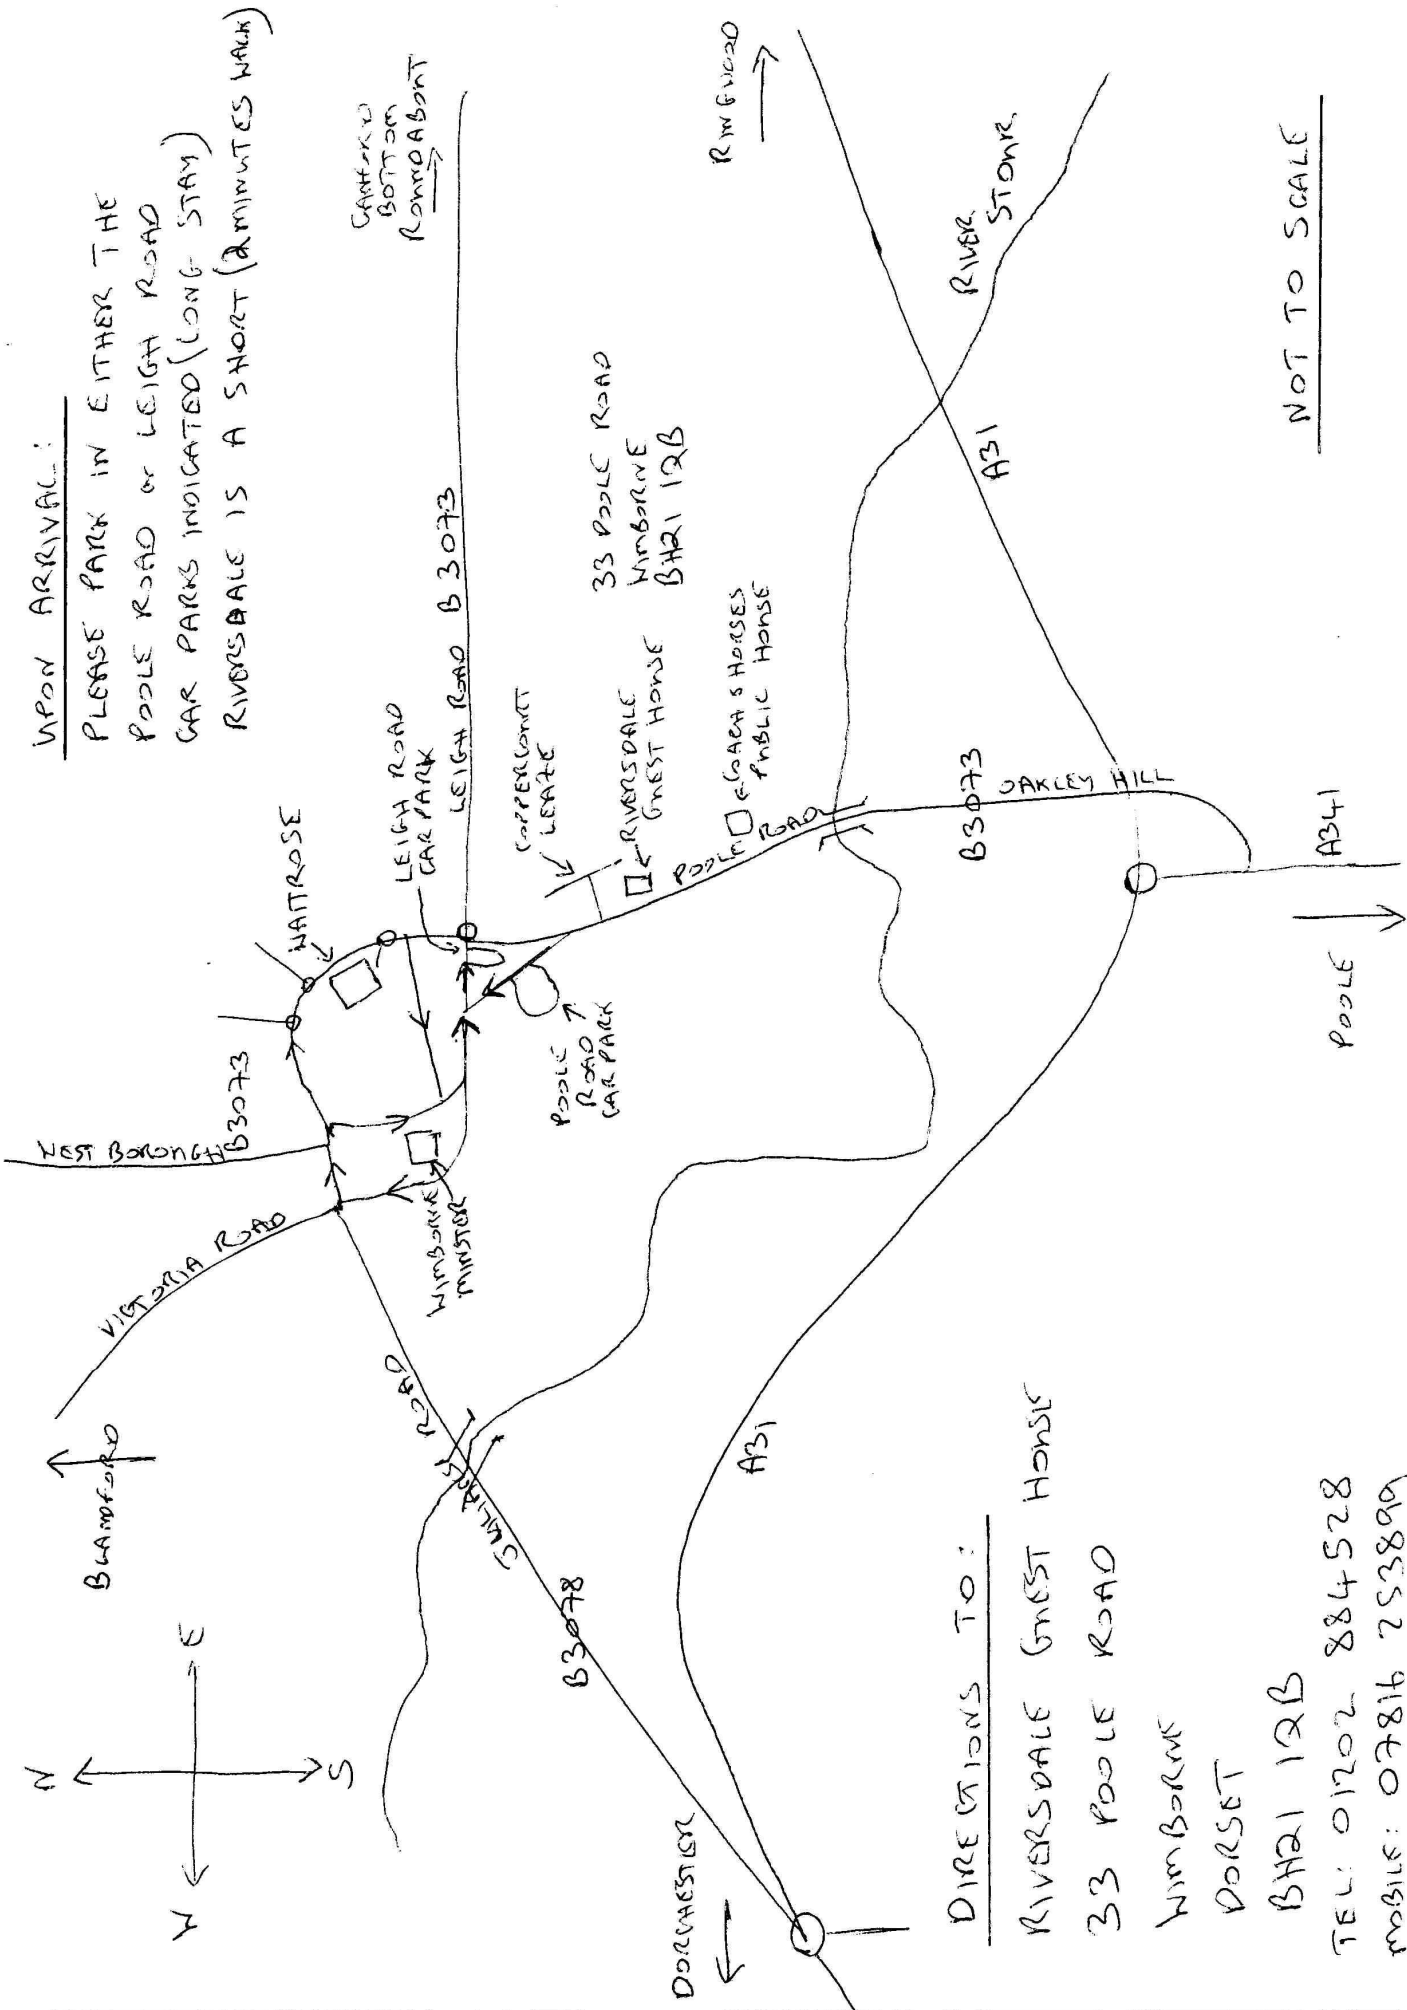

UPON ARRIVAL:

PLEASE PARK IN EITHER THE POOLE ROAD OR LEIGH ROAD CAR PARKS INDICATED (LONG STAY)
 RIVERSDALE IS A SHORT (20 MINUTES WALK)

DIRECTIONS TO:
 RIVERSDALE GUEST HOUSE
 33 POOLE ROAD
 WIMBOME
 DORSET
 BH21 1RB
 TEL: 01202 884528
 MOBILE: 07816 253899

NOT TO SCALE